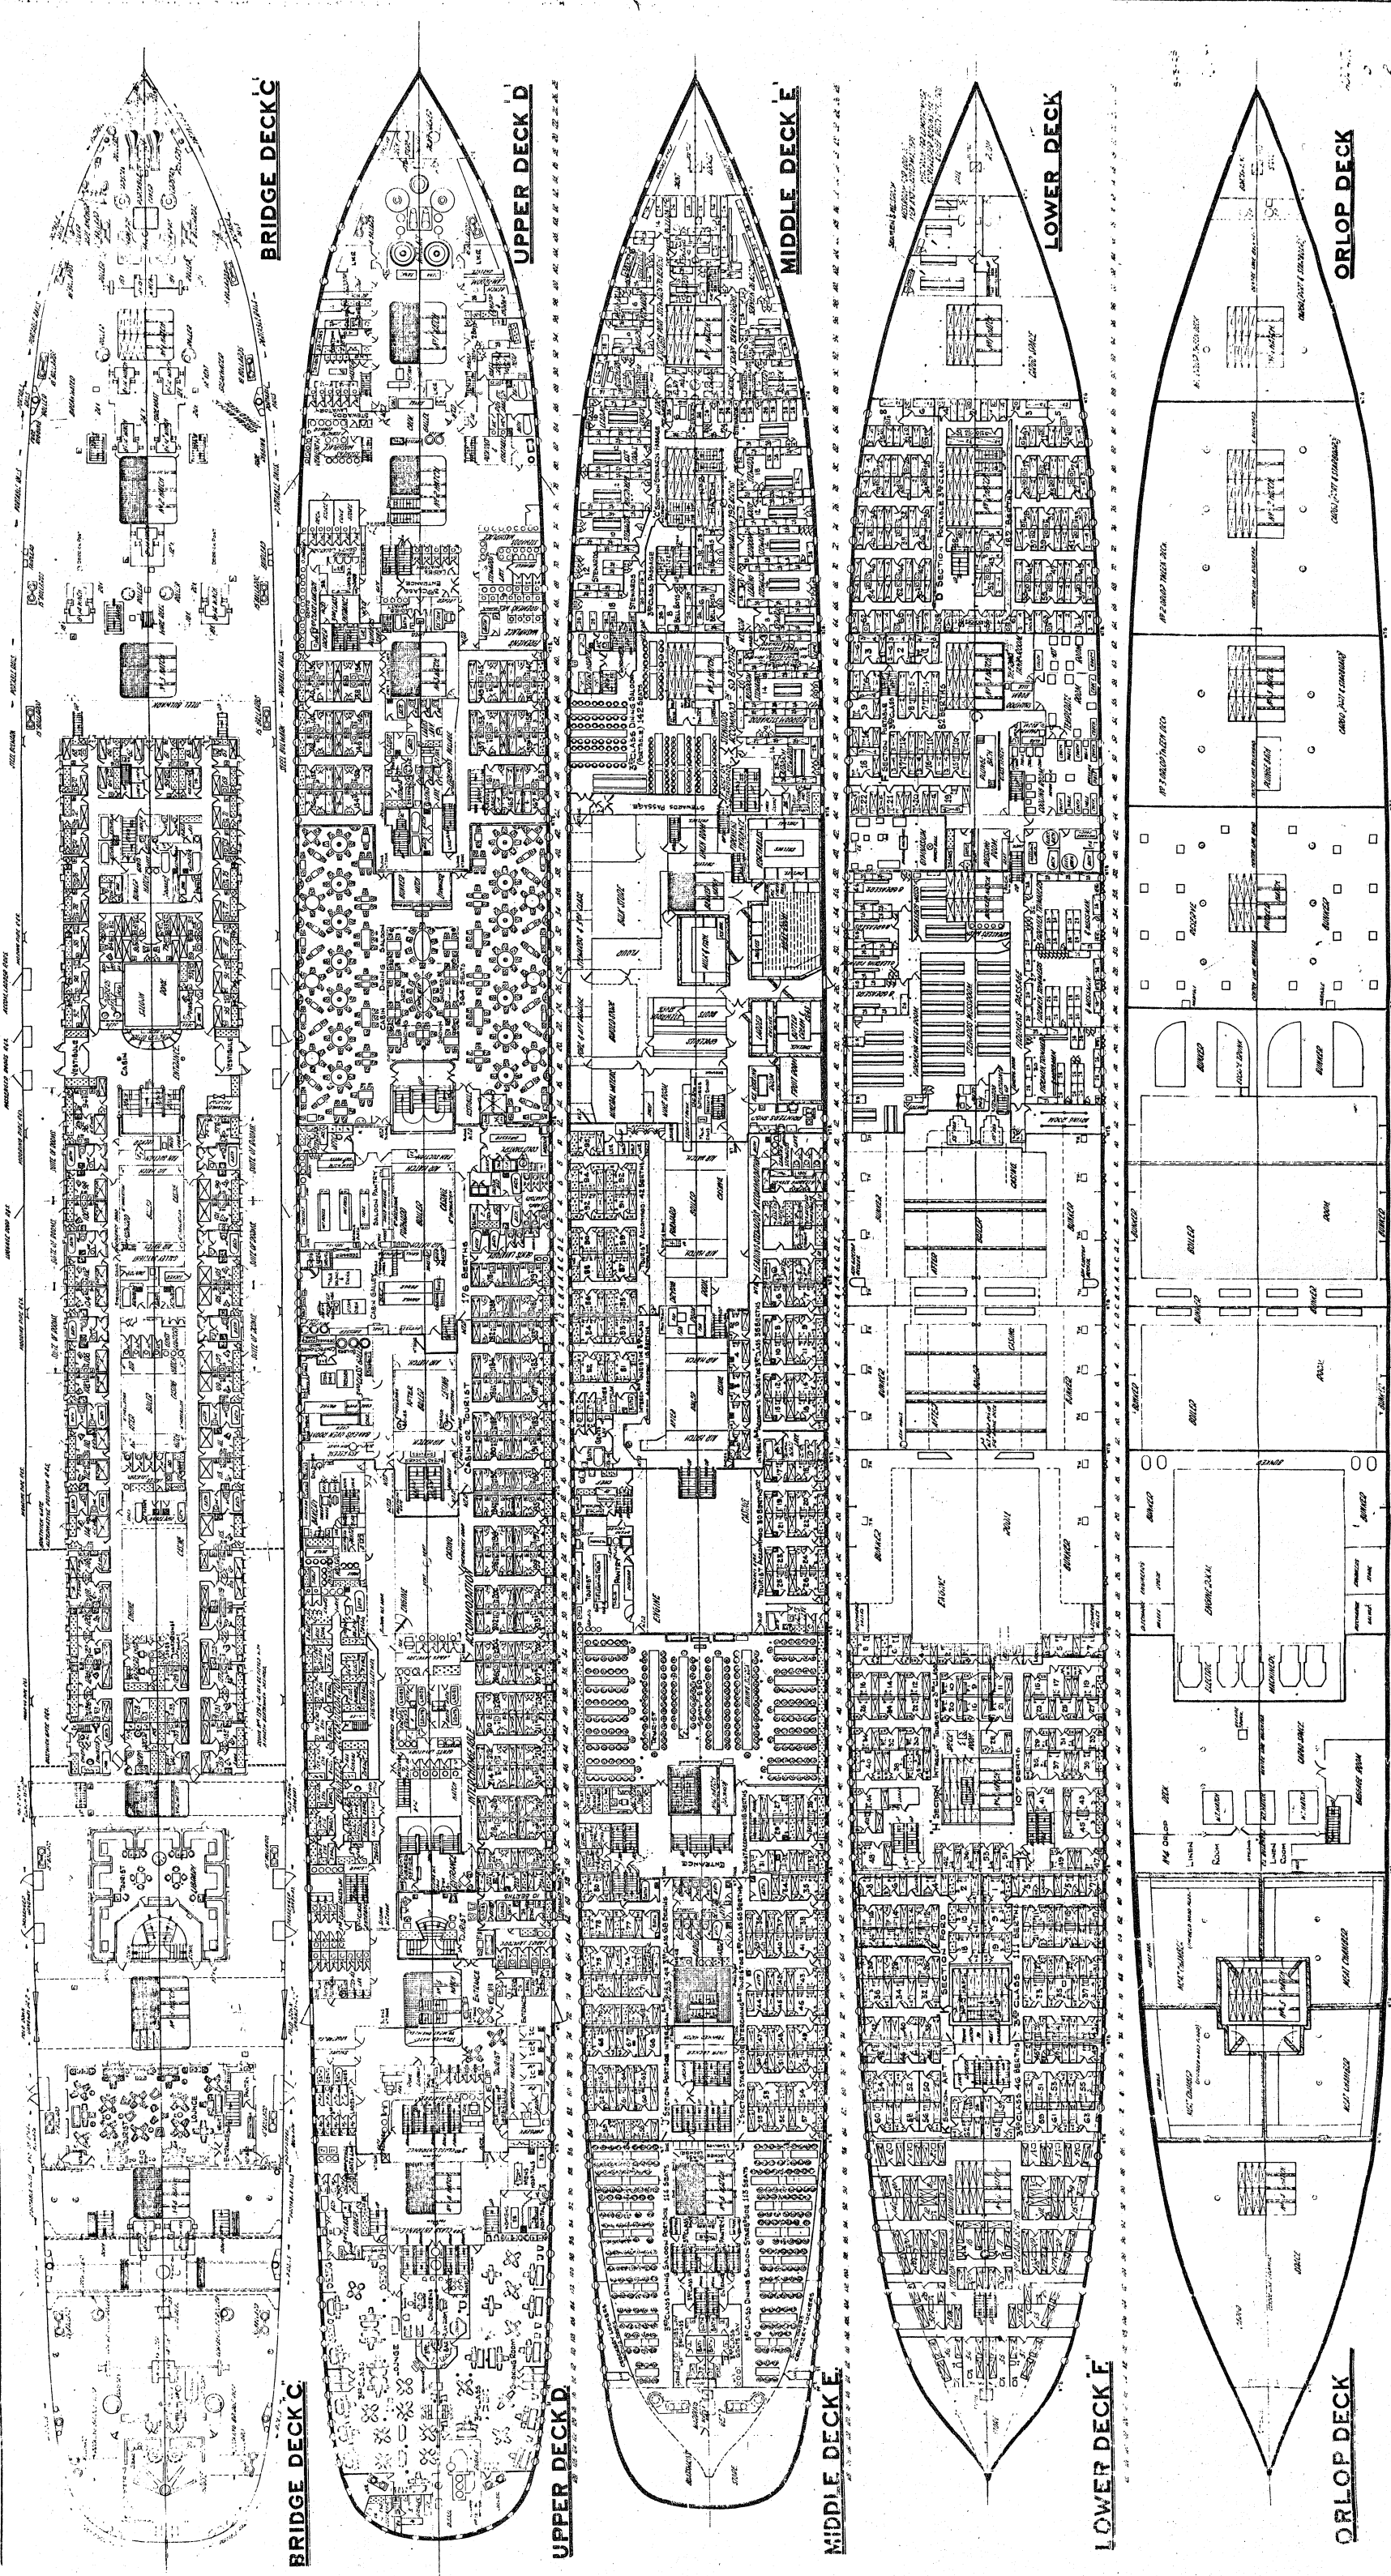

S. S. ADRIATIC.

DESIGNED BY THE ARCHITECTS
MERRITT & YERGEN, LONDON, ENGLAND.
© 1914